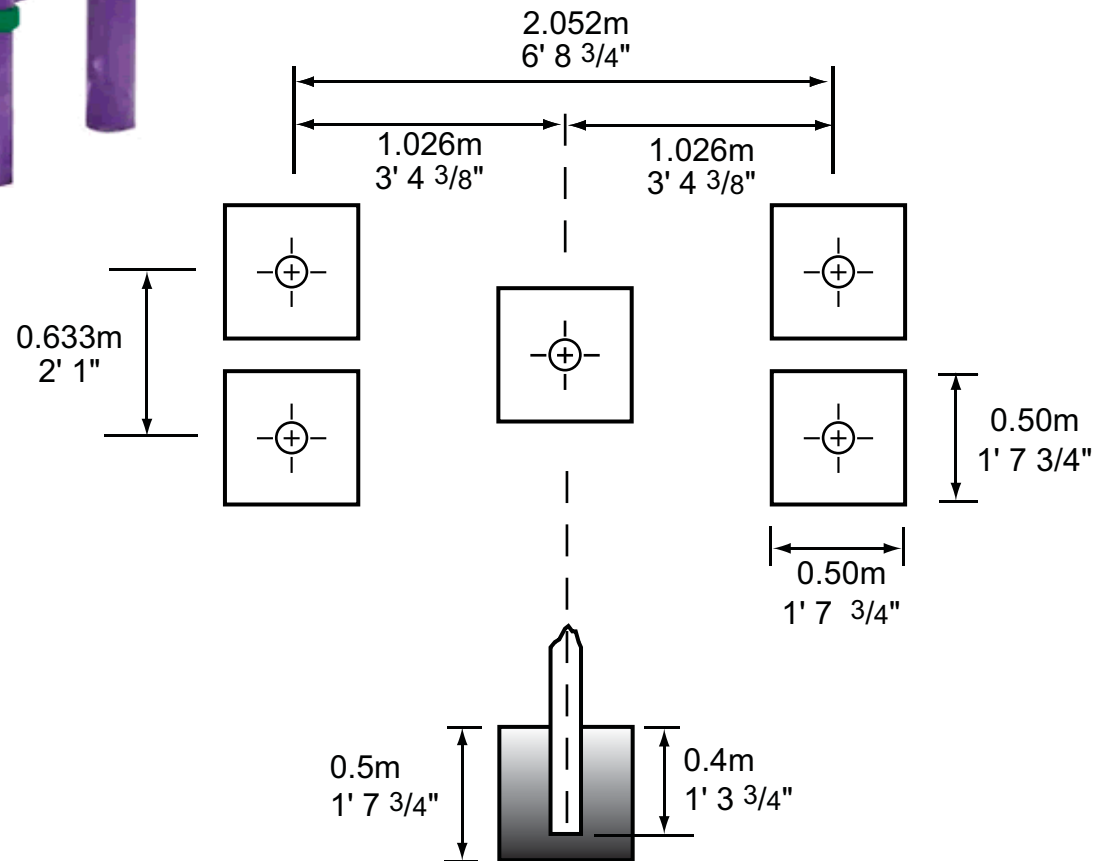

POMMEL HORSE

Installation Measurements

OUTDOOR FITNESS

(877) 517-2200 or (719) 488-3812
support@outdoor-fitness.com

Weight:

Net Weight 70.9 kgs. 156.3 lbs.

Ship Weight 73.7 kgs. 162.5 lbs.

Dimensions:

Length 2.16 m 7' 1"

Width 0.75 m 2' 5 1/2"

Height 1.0 m 3' 3 3/8"